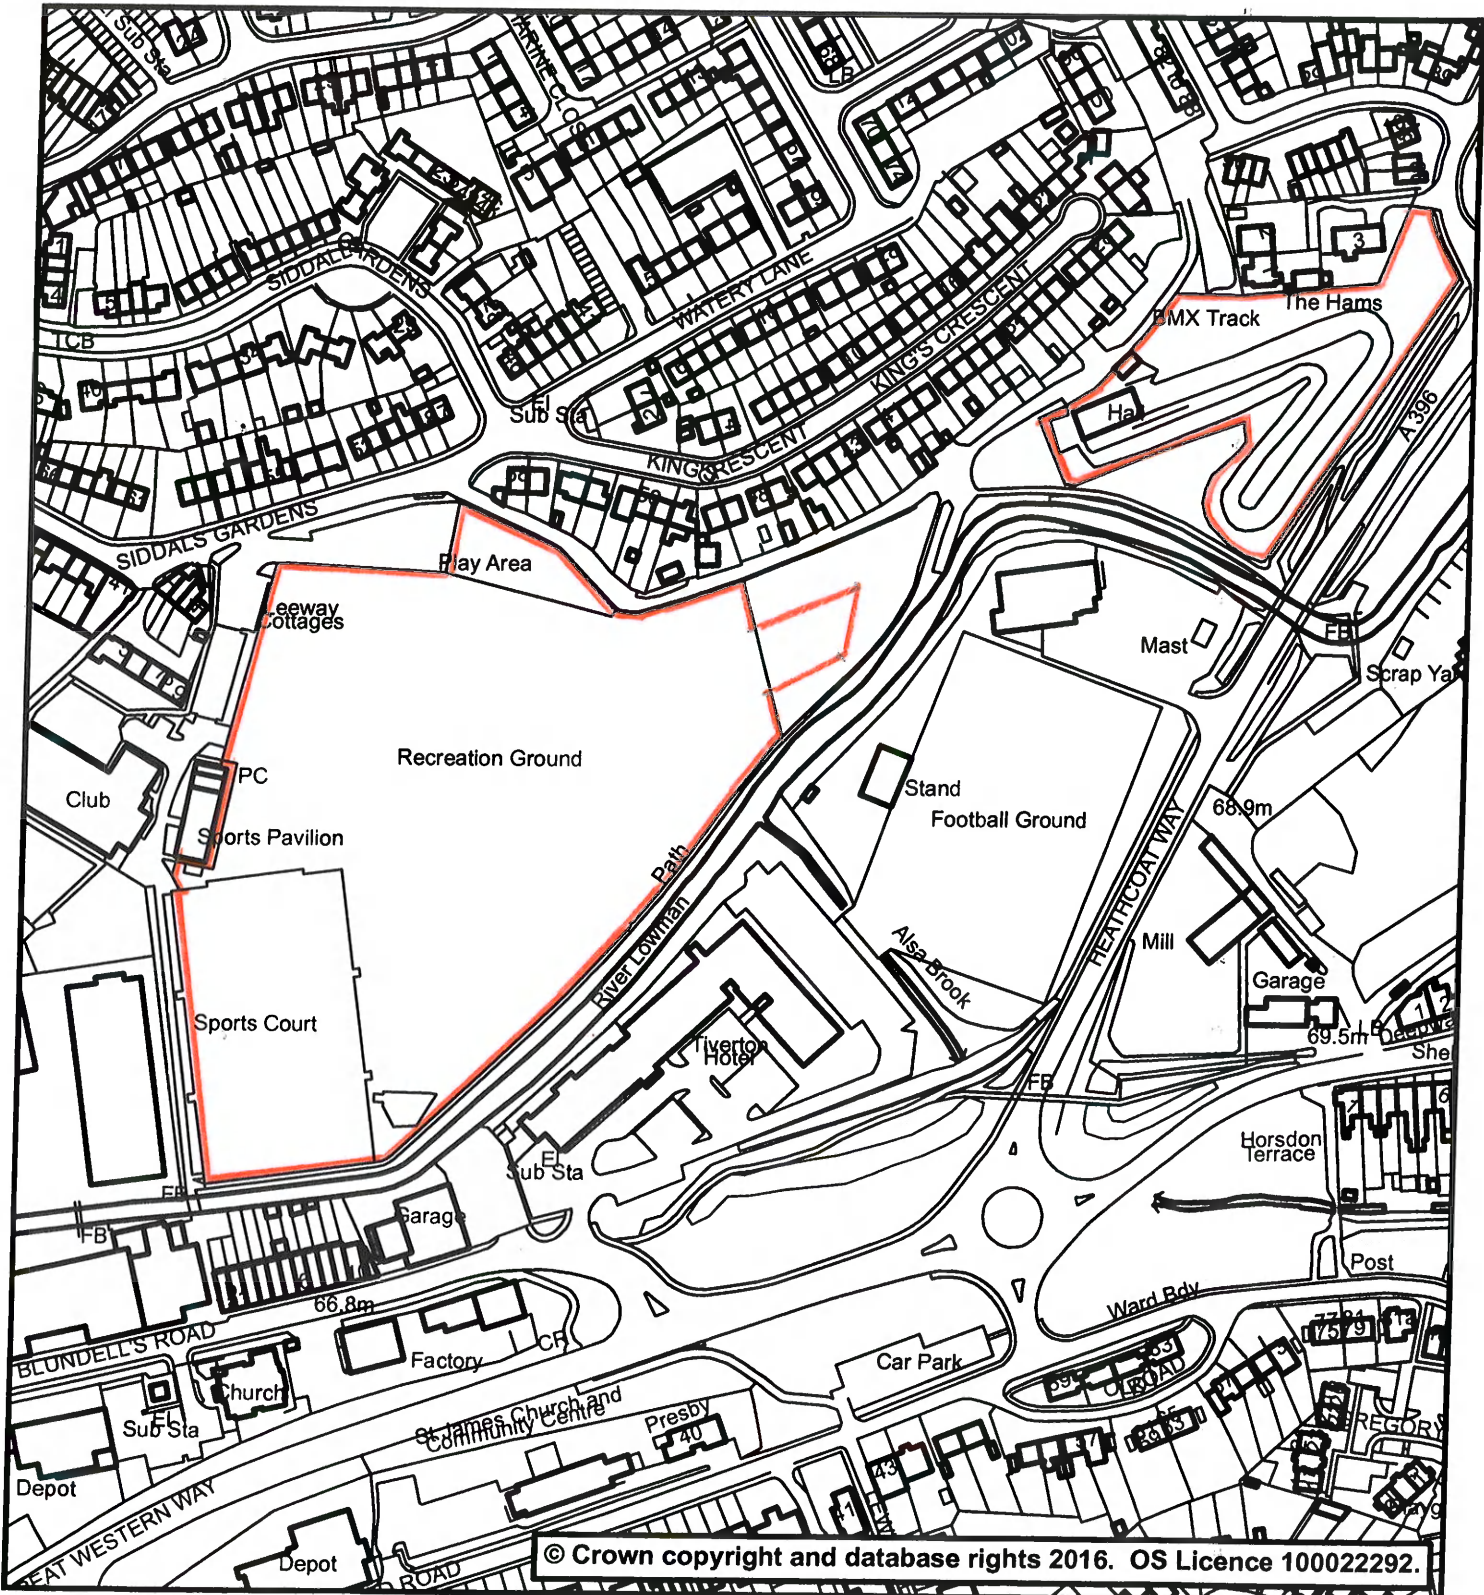

Phoenix House
Phoenix Lane, Tiverton EX16 6PP

Tel: 01884 255255 Website: www.middevon.gov.uk

Hardcourt, Playing Field, Play Area and BMX Track - Amory Park Tiverton	
Scale: 1:2,500	Date: 05/12/2023
Drg. No: Not Set	User Name: sdenham